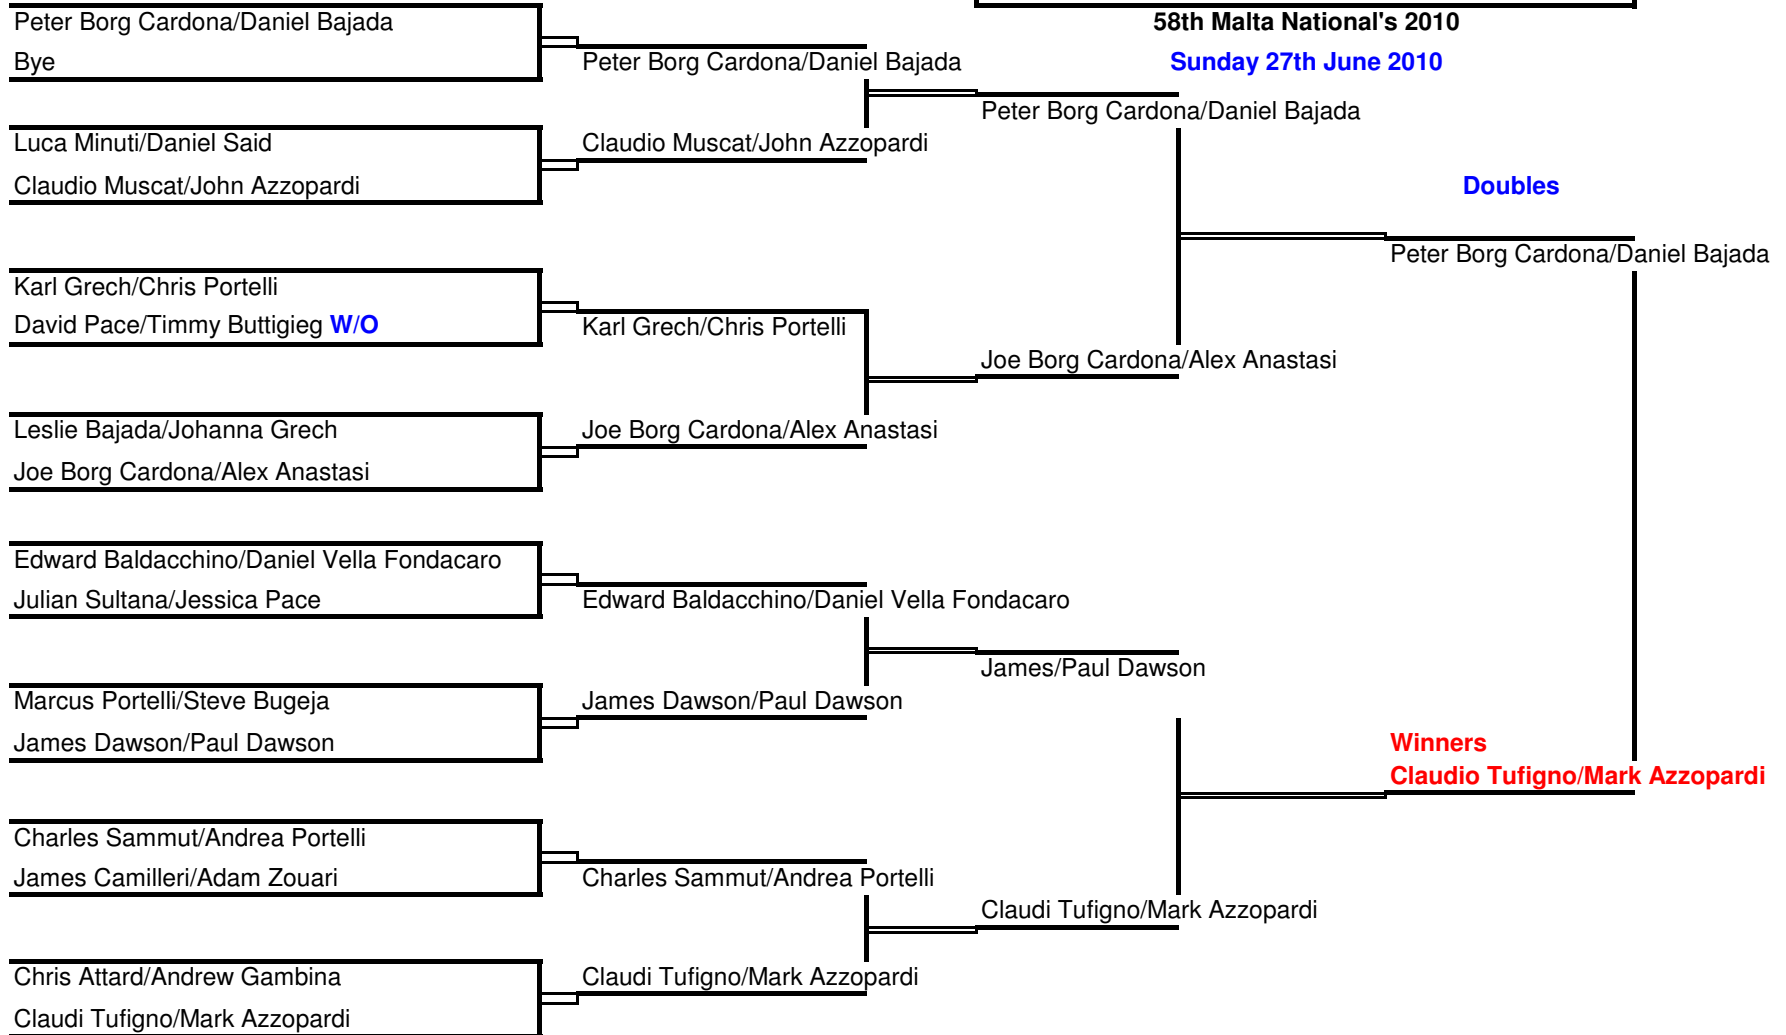

MALTA TABLE TENNIS ASSOCIATION

58th Malta National's 2010

Sunday 27th June 2010