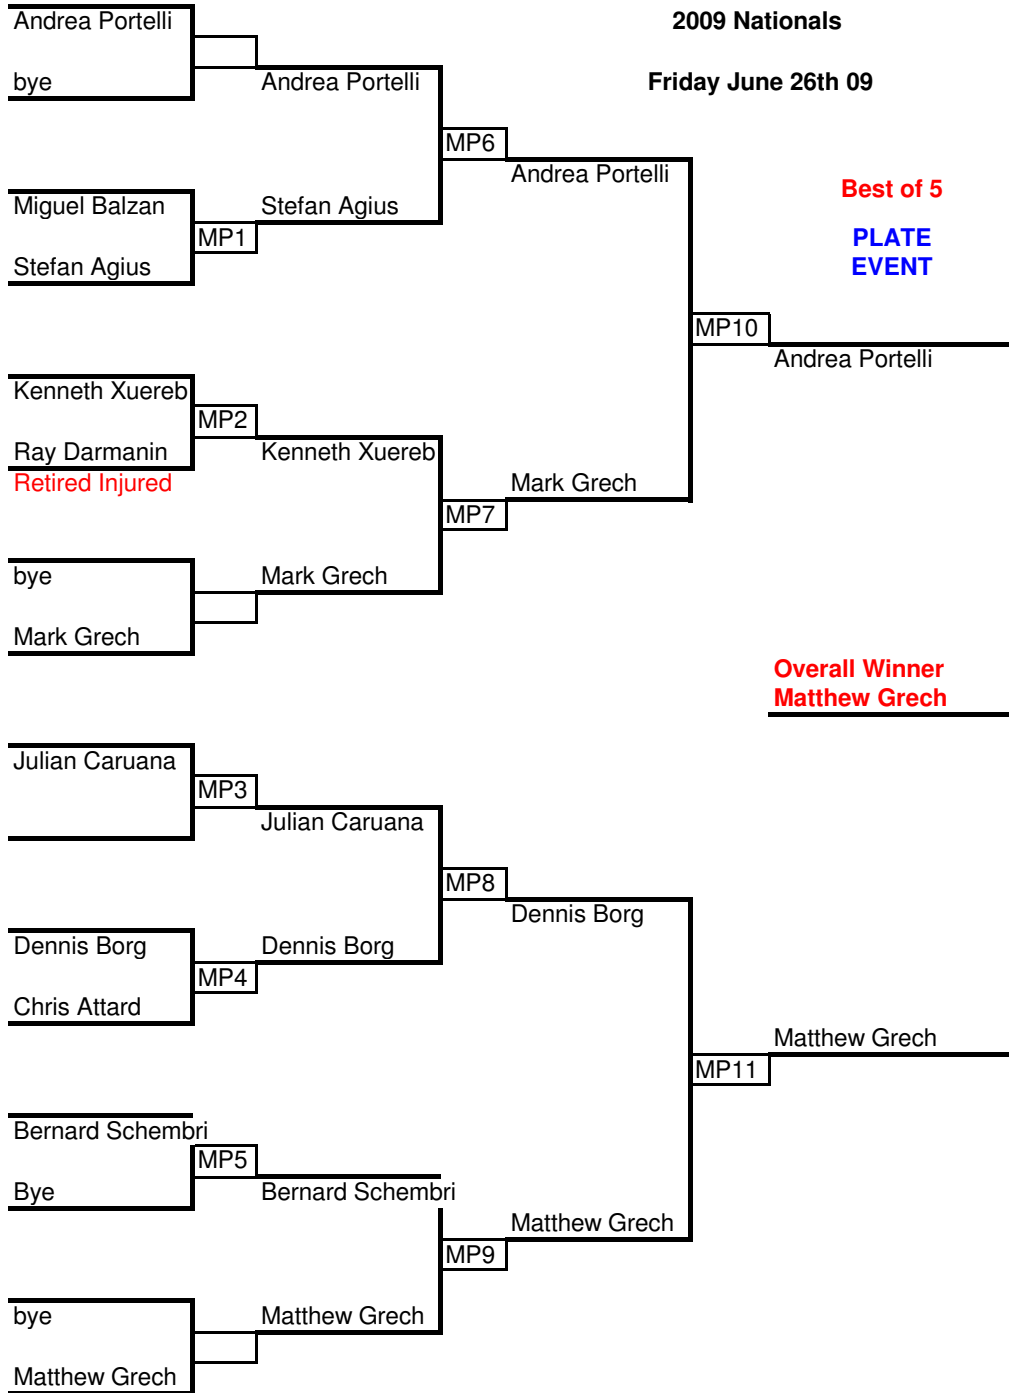

MALTA TABLE TENNIS ASSOCIATION

**QUALIFYING ROUND**

2009 Nationals Senior Men's event Friday 26th June 2009

Game	Player	Vs	Player
MQ1	Raymond Darmanin	Vs	<b>Umberto Borg Cardona</b>
MQ2	<b>William Camilleri</b>	Vs	Chris Attard
MQ3	Dennis Borg	Vs	<b>Steve Bugeja</b>
MQ4	Matthew Grech	Vs	<b>Andrew Gambina</b>
MQ5	<b>Anton Vella Laurenti</b>	Vs	<b>Edwin Cotter</b>
MQ6	Stefan Agius	Vs	<b>Marcus Portelli</b>
MQ7	Julian Caruana	Vs	<b>Karl Frendo Cumbo</b>
MQ8	<b>James Dawson</b>	Vs	Bernard Schembri
MQ9	<b>Joe Abela</b>	Vs	<b>Harvey Wadge</b>
MQ10	<b>Paul Dawson</b>	Vs	Mark Grech
MQ11	<b>Daniel Portelli</b>	Vs	Andrea Portelli
MQ12	<b>Kevan Azzopardi</b>	Vs	Miguel Balzan
MQ13	<b>Frans Scerri</b>	Vs	Keneth Xuereb

**Winners Red**

**Walkovers Blue**

MALTA TABLE TENNIS ASSOCIATION

2009 Nationals

Friday June 26th 09

MALTA TABLE TENNIS ASSOCIATION

2009 Nationals

Monday 29th June 09